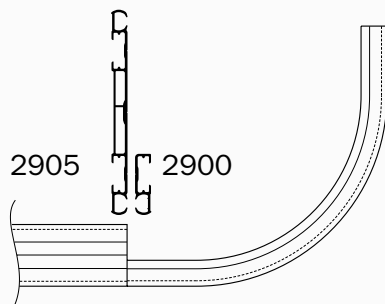

Features

Material:	aluminium
Colour:	white
Dimensions:	8 x 100 mm
Weight profile:	732 gr/m
Mounting:	ceiling

Profile/ gliders specifications

Aluminium profile:

Glider:

Colours with RAL code and lengths (m):

	RAL	4	5	6	7
white	9010	●		●	

other lengths on request

Mounting surface:

- wood
- masonry/concrete

Bracket type:

- screw mounting

Bending:

The 2905 cannot be bent; a separate return bend can, however, be mounted on the front channel of the 2900. The minimum bending radius of the 2900 is R20.

combining wide profile 2905 with 90 degree return 2900-R-W, connected via rail connector 2952.

Mounting

Ceiling mounting of a pre-punched 2905 with 2914-WD screws with white caps.

Mounting guideline

The distance between the brackets can vary depending on the following factors: the mounting surface (wood, concrete or plaster), the weight of the curtains and the curtain fabric production method, the specific application and the system usage intensity. **General advice:** with the curtains open, place additional brackets where the pleats bunch together. Also place additional brackets before and after bends.

drill hole distances:	always 10cm	90cm max. ca. 80cm avg.	90cm max. ca. 80cm avg.	90cm max. ca. 80cm avg.	90cm max. ca. 80cm avg.	always 10cm
-----------------------	-------------	-------------------------	-------------------------	-------------------------	-------------------------	-------------