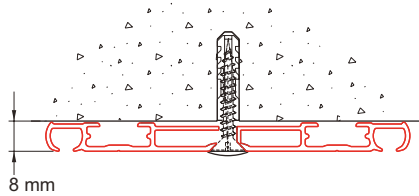

The Qurails 2905 multichannel profile is the ideal track for combining sheers and main drapes. Mount just one track to have two rail channels. Because of the low profile height of 8 mm, the track is barely visible. The track can be quickly and easily mounted on a ceiling or in a window opening.

	RAL	4	5	6	7
white	9010	●		●	

other lengths on request

Mounting surface:

- wood
- masonry/concrete

Bracket type:

- screw mounting

Bending:

The 2905 cannot be bent; a separate return bend can, however, be mounted on the front channel of the 2900. The minimum bending radius of the 2900 is R20.

combining wide profile 2905 with 90 degree return 2900-R-W, connected via rail connector 2952.

Mounting

Ceiling mounting of a pre-punched 2905 with 2914-WD screws with white caps.

Mounting guideline

The distance between the brackets can vary depending on the following factors: the mounting surface (wood, concrete or plaster), the weight of the curtains and the curtain fabric production method, the specific application and the system usage intensity. **General advice:** with the curtains open, place additional brackets where the pleats bunch together. Also place additional brackets before and after bends.

drill hole distances:	always 10cm	90cm max. ca. 80cm avg.	90cm max. ca. 80cm avg.	90cm max. ca. 80cm avg.	90cm max. ca. 80cm avg.	always 10cm
-----------------------	-------------	-------------------------	-------------------------	-------------------------	-------------------------	-------------