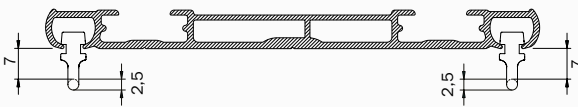

The Qurails 2905 multichannel profile is the ideal track for combining sheers and main drapes. Mount just one track to have two rail channels. Because of the low profile height of 8 mm, the track is barely visible. The track can be quickly and easily mounted on a ceiling or in a window opening.

Features

Material:	aluminium
Colour:	white
Dimensions:	8 x 100 mm
Weight profile:	732 gr/m
Mounting:	ceiling

Profile/ gliders specifications

Aluminium profile:

Glider:

Colours with RAL code and lengths (m):

	RAL	4	5	6	7
white	9010	●		●	

other lengths on request

Mounting surface:

- wood
- masonry/concrete

Bracket type:

- screw mounting

Bending:

The 2905 cannot be bent; a separate return bend can, however, be mounted on the front channel of the 2900. The minimum bending radius of the 2900 is R20.

combining wide profile 2905 with 90 degree return 2900-R-W, connected via rail connector 2952.

Mounting

Ceiling mounting of a pre-punched 2905 with 2914-WD screws with white caps.

Mounting guideline

The distance between the brackets can vary depending on the following factors: the mounting surface (wood, concrete or plaster), the weight of the curtains and the curtain fabric production method, the specific application and the system usage intensity. **General advice:** with the curtains open, place additional brackets where the pleats bunch together. Also place additional brackets before and after bends.