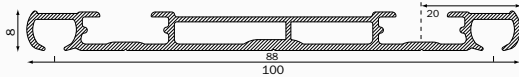

The Qurails 2905 multichannel profile is the ideal track for combining sheers and main drapes. Mount just one track to have two rail channels. Because of the low profile height of 8 mm, the track is barely visible. The track can be quickly and easily mounted on a ceiling or in a window opening.

Features

Material:	aluminium
Colour:	white
Dimensions:	8 x 100 mm
Weight profile:	732 gr/m
Mounting:	ceiling

Profile/ gliders specifications

Aluminium profile:

Glider:

Colours with RAL code and lengths (m):

	RAL	4	5	6	7
white	9010	●		●	

other lengths on request

Mounting surface:

- wood
- masonry/concrete

Bracket type:

- screw mounting

Bending:

The 2905 cannot be bent; a separate return bend can, however, be mounted on the front channel of the 2900. The minimum bending radius of the 2900 is R20.

combining wide profile 2905 with 90 degree return 2900-R-W, connected via rail connector 2952.

Mounting

Ceiling mounting of a pre-punched 2905 with 2914-WD screws with white caps.

Mounting guideline

The distance between the brackets can vary depending on the following factors: the mounting surface (wood, concrete or plaster), the weight of the curtains and the curtain fabric production method, the specific application and the system usage intensity. **General advice:** with the curtains open, place additional brackets where the pleats bunch together. Also place additional brackets before and after bends.