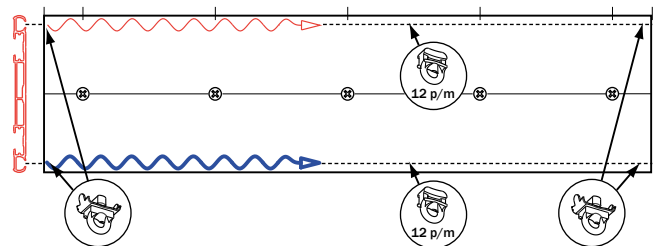

	RAL	4	5	6	7
white	9010	●		●	

other lengths on request

Mounting surface:

- wood
- masonry/concrete

Bracket type:

- screw mounting

Bending:

The 2905 cannot be bent; a separate return bend can, however, be mounted on the front channel of the 2900. The minimum bending radius of the 2900 is R20.

combining wide profile 2905 with 90 degree return 2900-R-W, connected via rail connector 2952.

Mounting

Ceiling mounting of a pre-punched 2905 with 2914-WD screws with white caps.

Mounting guideline

The distance between the brackets can vary depending on the following factors: the mounting surface (wood, concrete or plaster), the weight of the curtains and the curtain fabric production method, the specific application and the system usage intensity. **General advice:** with the curtains open, place additional brackets where the pleats bunch together. Also place additional brackets before and after bends.

drill hole distances:	always 10cm	90cm max. ca. 80cm avg.	90cm max. ca. 80cm avg.	90cm max. ca. 80cm avg.	90cm max. ca. 80cm avg.	always 10cm
-----------------------	-------------	-------------------------	-------------------------	-------------------------	-------------------------	-------------