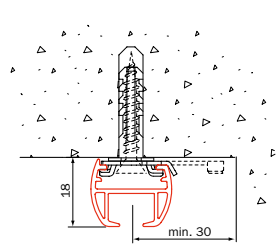

- ceiling bracket
- spacer bracket

Bending:

bending radius	bending tool
R 15 cm	1015
R > 80 cm	1018

R 15 cm

R > 80 cm

Flow

The Qurails Flow System keeps pleats in curtains consistent. It can be used with small and wide channel tracks and, because of the broad assortment of components, it can be integrated in hand-drawn, cord-pulled and electrically operated systems.

The Flow System can also be used with curved curtain tracks. For further information, [see the Flow product data sheet](#).

Specification guide

Material

- Aluminium EN AW-6060-T66.
- Anodised in accordance with the Qualanod standard.
- Powder coated in accordance with the Qualicoat standard.

Mounting

Ceiling mounting 4400 with fixing clamp 4450, including washer (a minimum gap of 30 mm has to be left for tightening the fixing clamp)

4400 with head with 6010

4400 with head with 4010

Wall mounting 4400 with spacer brackets 4415