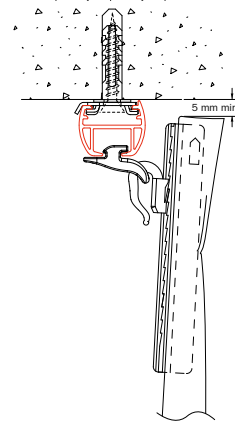

- ceiling bracket
- spacer bracket

Bending:

bending radius	bending tool
R 15 cm	1015
R > 80 cm	1018

R 15 cm

R > 80 cm

Flow

The Qurails Flow System keeps pleats in curtains consistent. It can be used with small and wide channel tracks and, because of the broad assortment of components, it can be integrated in hand-drawn, cord-pulled and electrically operated systems.

The Flow System can also be used with curved curtain tracks. For further information, [see the Flow product data sheet](#).

Specification guide

Material

- Aluminium EN AW-6060-T66.
- Anodised in accordance with the Qualanod standard.
- Powder coated in accordance with the Qualicoat standard.

Mounting

Ceiling mounting 4400 with fixing clamp 4450, including washer (a minimum gap of 30 mm has to be left for tightening the fixing clamp)

4400 with head with 6010

4400 with head with 4010

Wall mounting 4400 with spacer brackets 4415