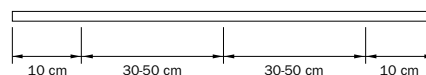

Mounting guideline

The distance between the brackets can vary depending on the following factors: the mounting surface (wood, concrete or plaster), the weight of the curtains and the curtain fabric production method, the specific application and the system usage intensity. General advice: with the curtains open, place additional brackets where the pleats bunch together. Also place additional brackets before and after bends.