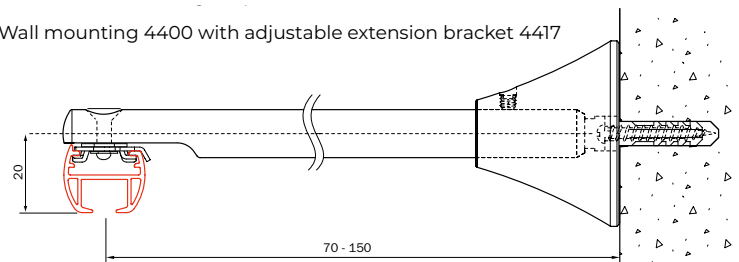

Mounting guideline

The distance between the brackets can vary depending on the following factors: the mounting surface (wood, concrete or plaster), the weight of the curtains and the curtain fabric production method, the specific application and the system usage intensity. General advice: with the curtains open, place additional brackets where the pleats bunch together. Also place additional brackets before and after bends.