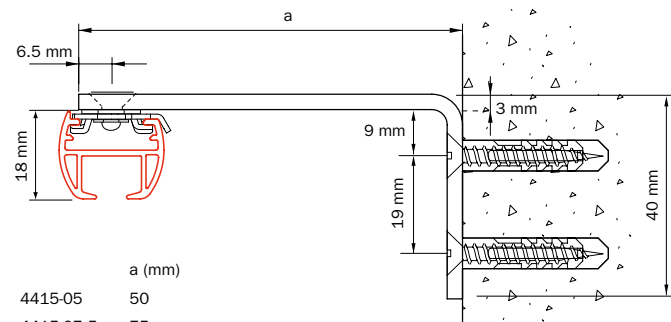

Mounting

Ceiling mounting 4400 with fixing clamp 4450, including washer (a minimum gap of 30 mm has to be left for tightening the fixing clamp)

4400 with head with 6010

4400 with head with 4010

Wall mounting 4400 with spacer brackets 4415