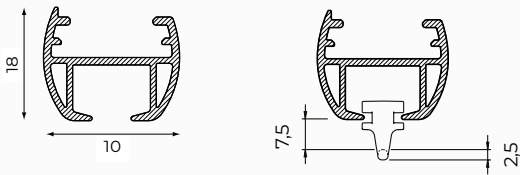

Standard colours

High quality, wear-resistant coating, highly colourfast, UV-resistant.
Other RAL colours & special coatings on request.

Features

Material:	aluminium
Colour:	white, natural anodised, black
Dimensions:	18 x 21 mm
Weight profile:	229 gr/m
Mounting:	wall or ceiling

Profile/ gliders specifications

Aluminium profile: Glider:

Colours with RAL code and lengths (m):

	RAL	4	5	6	7
white	9010			•	
natural				•	
black	9005			•	

Mounting surface:

- wood
- masonry/concrete

Bracket type:

- ceiling bracket
- spacer bracket

Bending:

bending radius	bending tool
R 15 cm	1015
R > 80 cm	1018

R 15 cm

R > 80 cm

Flow

The Qurails Flow System keeps pleats in curtains consistent. It can be used with small and wide channel tracks and, because of the broad assortment of components, it can be integrated in hand-drawn, cord-pulled and electrically operated systems.

Accessories

4048-08MM
corner connection

KVT-T1
draw rod
100, 125, 150, 200
or 300 cm
white / natural metallic
/ black / transparent

Technical specifications are subject to change without prior notice.

Qurails®