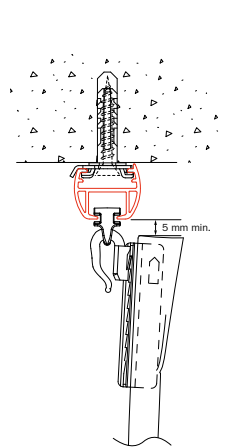

- ceiling bracket
- spacer bracket

Bending:

bending radius	bending tool
R 15 cm	1015
R > 80 cm	1018

R 15 cm

R > 80 cm

Flow

The Qurails Flow System keeps pleats in curtains consistent. It can be used with small and wide channel tracks and, because of the broad assortment of components, it can be integrated in hand-drawn, cord-pulled and electrically operated systems.

The Flow System can also be used with curved curtain tracks. For further information, [see the Flow product data sheet](#).

Specification guide

Material

- Aluminium EN AW-6060-T66.
- Anodised in accordance with the Qualanod standard.
- Powder coated in accordance with the Qualicoat standard.

Mounting

Ceiling mounting 4400 with fixing clamp 4450, including washer (a minimum gap of 30 mm has to be left for tightening the fixing clamp)

4400 with head with 6010

4400 with head with 4010

Wall mounting 4400 with spacer brackets 4415

Accessories

4048-08MM
corner connection

KVT-T1
draw rod
100, 125, 150, 200
or 300 cm
white / natural metallic
/ black / transparent

Technical specifications are subject to change without prior notice.

Qurails®